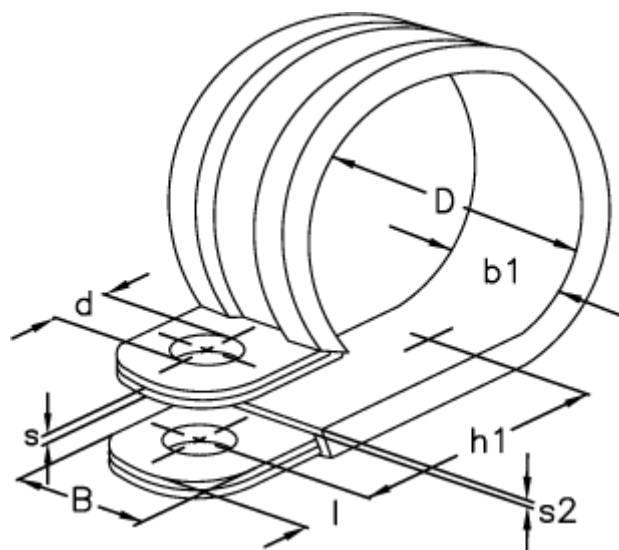

Article number: 029416920011

Description: Retaining Clip RSGU 1. 11/20 W1 EPDM

Measures

b1 = 25.0

d = 8.4

Diameter D = 11

h1 = 20.0

l = 8.5

s = 0.80

s2 = 2.0

Width B = 20